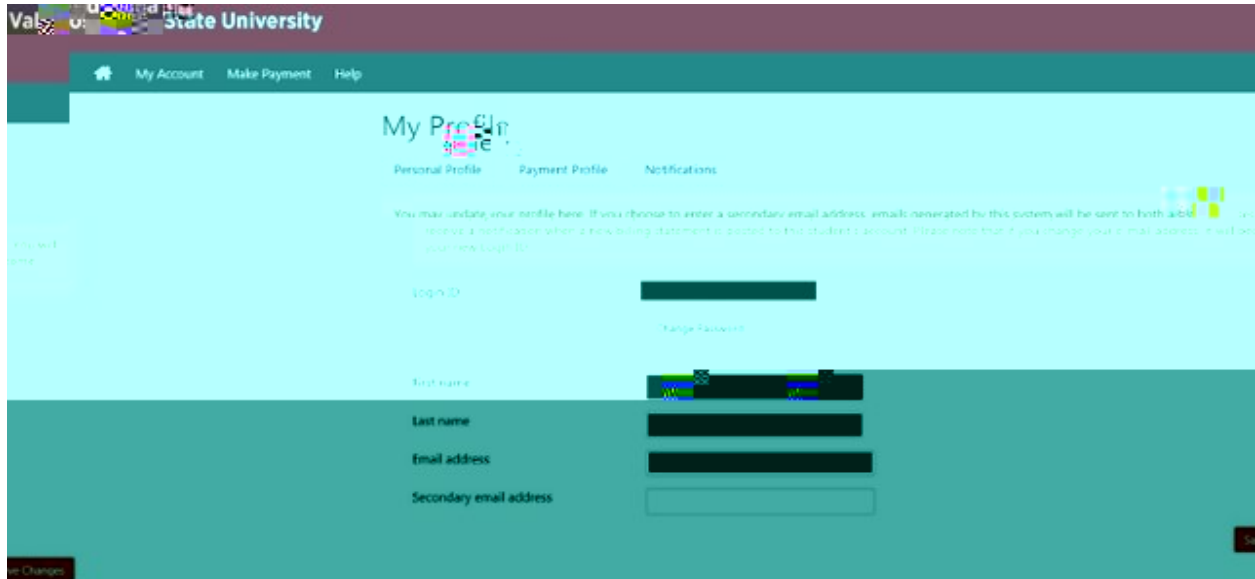

### Set up Personal Profile for Authorized Users

To enter an email address:

Menu Path: My Account>Personal Profile

To add your number to receive text messaging notices:

Menu Path: My Account>Notifications